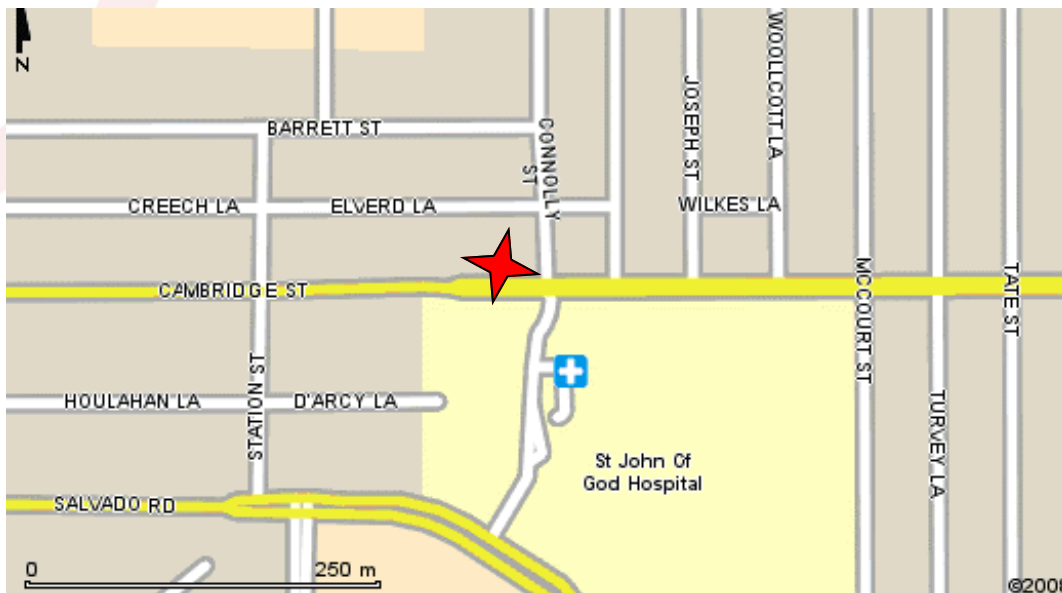

Perth

**Suites 2-3, 178 Cambridge Street
Wembley WA 6014
(08) 9388 2233**

Please find us clearly marked on the map with a 

Map reproduced with permission of UBD
Copyright Universal Publishers Pty Ltd

Car parks:

- Parking is provided at the rear of the building off Connolly Street.

Public transport:

- There is a bus stop directly in-front of the building (routes 81, 84 and 92).