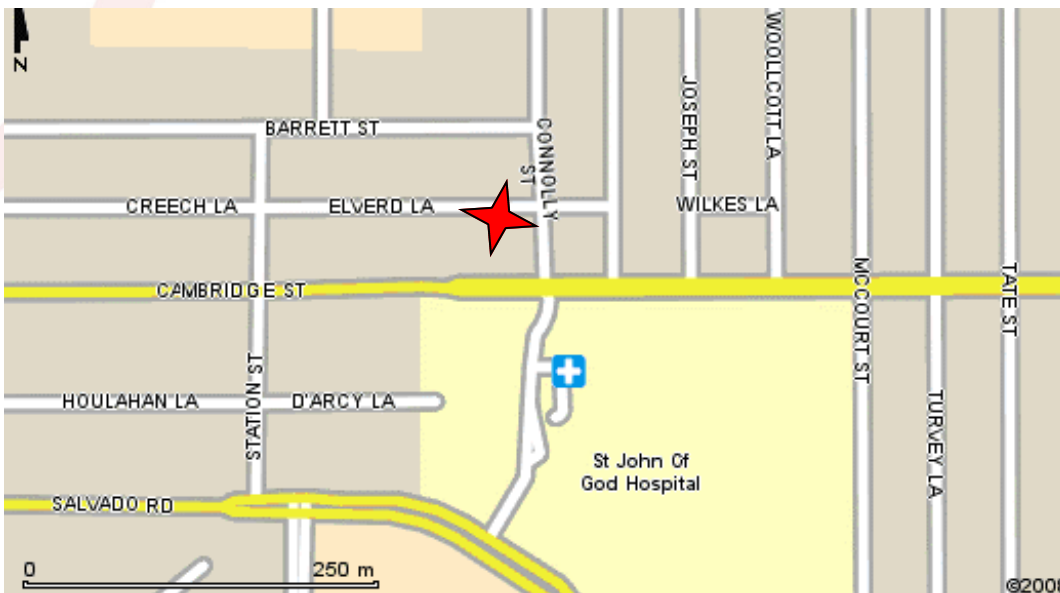

# Perth

**Suites 2-3, 178 Cambridge Street  
Wembley WA 6014  
(08) 9388 2233**

Please find us clearly marked on the map with a 

Map reproduced with permission of UBD  
Copyright Universal Publishers Pty Ltd

### **Car parks:**

- Parking is provided at the rear of the building off Connolly Street.

### **Public transport:**

- There is a bus stop directly in-front of the building (routes 81, 84 and 92).