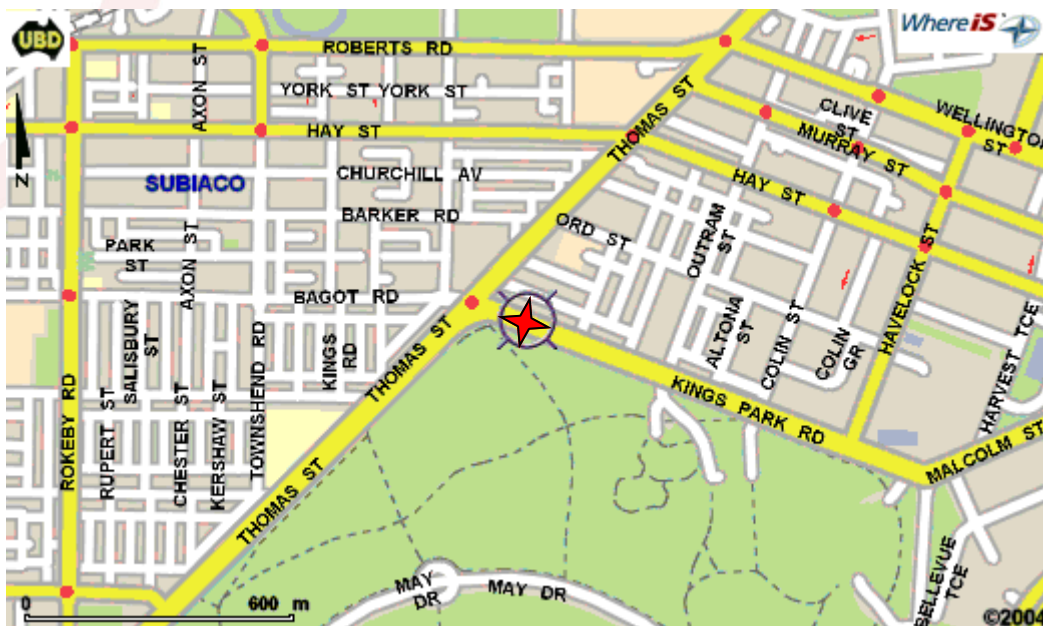

Perth
Level 4, 66 Kings Park Road
West Perth WA 6005
(08) 9322 3399

Please find us clearly marked on the map with a 

Map reproduced with permission of UBD
Copyright Universal Publishers Pty Ltd DG 05/05

Car Parks:

- Westcentre - Mayfair St
- Parking Meters - Kings Park Rd, Walker Ave, Rheola St and Ventnor Ave

Public Transport:

- Closest Train Station: West Leederville - 1 km walk
- mlcoa Perth is in the FREE bus transit zone from the city - catch a 103, 24, 25 or 27 bus from St Georges Tce and get off at the last stop in Kings Park Rd before Thomas St