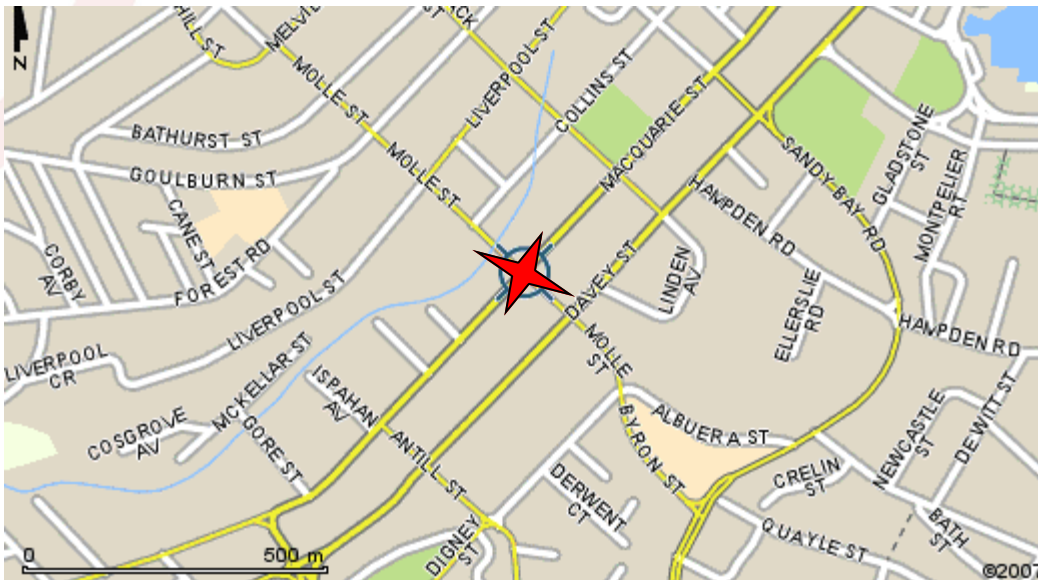

Hobart
205 Macquarie Street
Hobart TAS 7000
(03) 6224 2133

Please find us clearly marked on the map with a 

Map reproduced with permission of UBD
Copyright Universal Publishers Pty Ltd

Directions

- Travel down Macquarie Street towards the city and proceed through the intersection with Molle Street.
- We are situated in a large sandstone building, the third building on the left after the Molle Street intersection.

Parking

- Parking meters are available in Macquarie Street.
- Free parking 2hr zones are available in Molle Street.