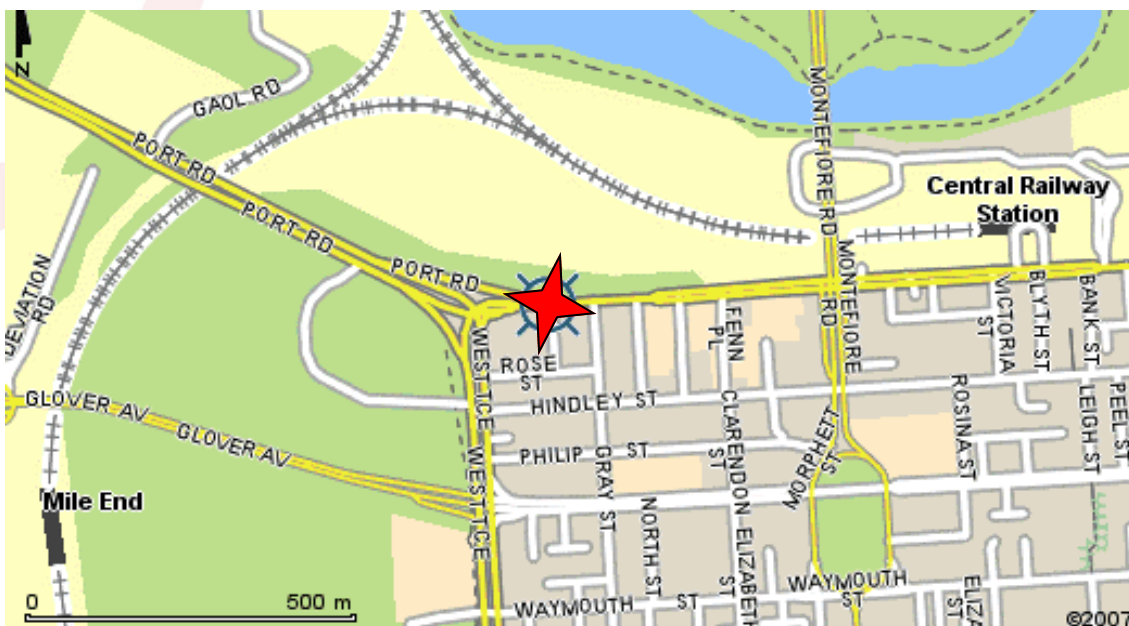

Adelaide

**Adelaide Day Surgery Centre
Level 2, 18 North Terrace
Adelaide SA 5000
(08) 8212 9119**

Please find us clearly marked on the map with a

Map reproduced with permission of UBD
Copyright Universal Publishers Pty Ltd

Car parks:

Two public car parks are directly behind our building in Newmarket Street. The charges are \$6/day for undercover parking, hourly parking also available

On street parking:

There are metered car parking spaces directly in front of the building.

Closest Train Station:

The Adelaide Central train station is on North Terrace next to the casino and Hyatt complex. It is approximately a five-minute walk down North Terrace to mlcoa, or catch the 99C bus and get off at the University Campus West bus stop and walk west along North Terrace.