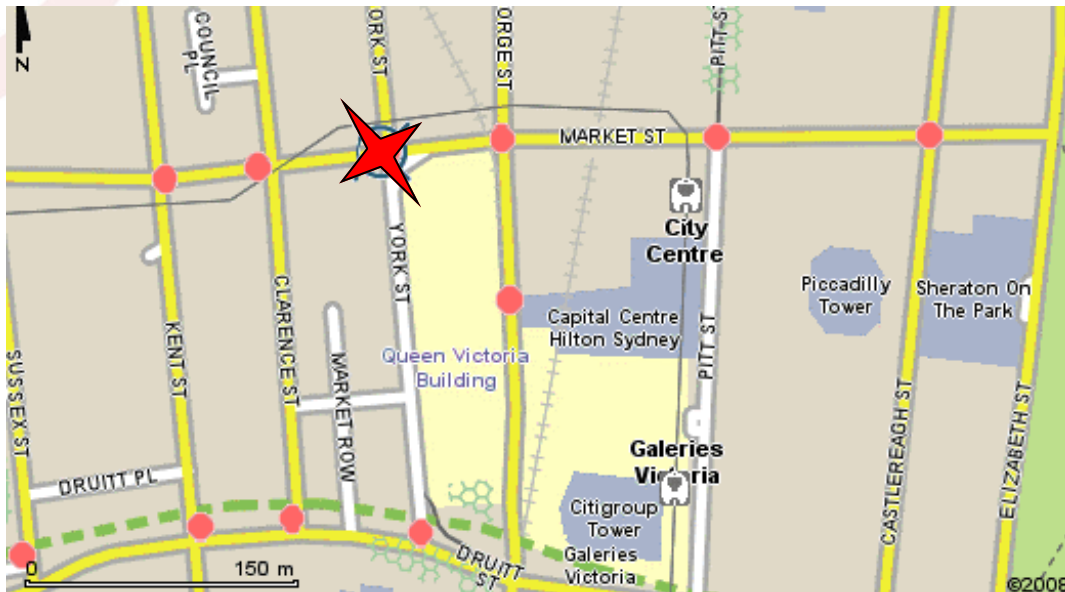

Sydney

Level 2, 44 Market Street
Sydney NSW 2000
(02) 8234 1234

Please find us clearly marked on the map with a 

Map reproduced with permission of UBD
Copyright Universal Publishers Pty Ltd

Car Parking

- At QVB Parking Station, enter via York Street
- Restricted meter street parking on York Street

Closest Train Station

- Town Hall Station