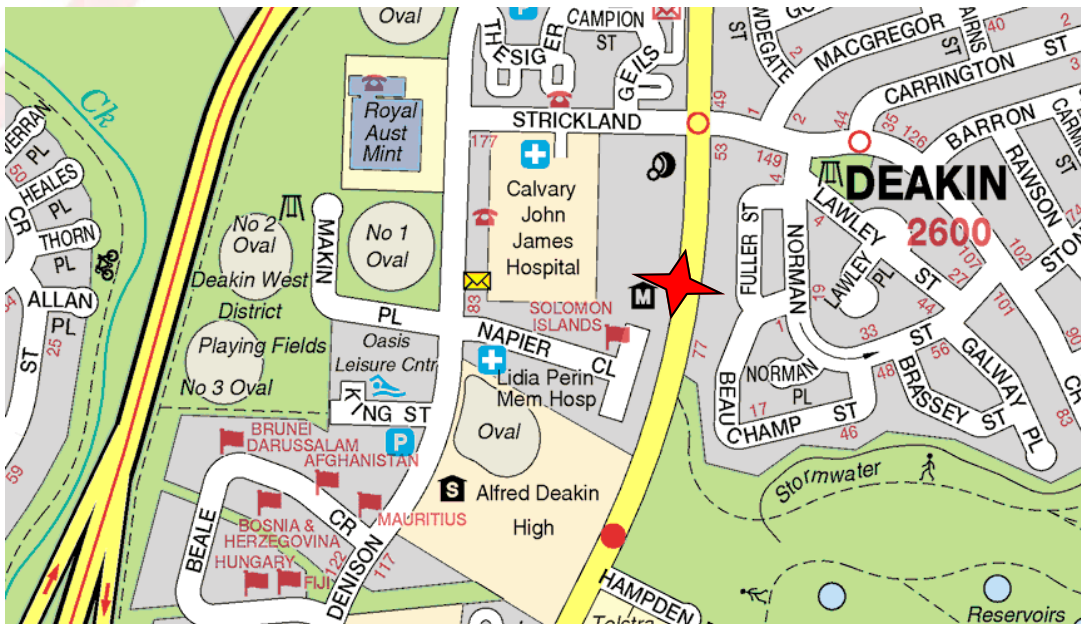

# Canberra

**Suite 3  
Level 2, Equinox 1  
70 Kent Street  
Deakin ACT 2600  
(02) 6270 6270**

**Please find us clearly marked on the map with a **

Map reproduced with permission of UBD  
Copyright Universal Publishers Pty Ltd

## **Bus & Lift Access**

- Lift available from the foyer
- Bus 3 travels past the Equinox