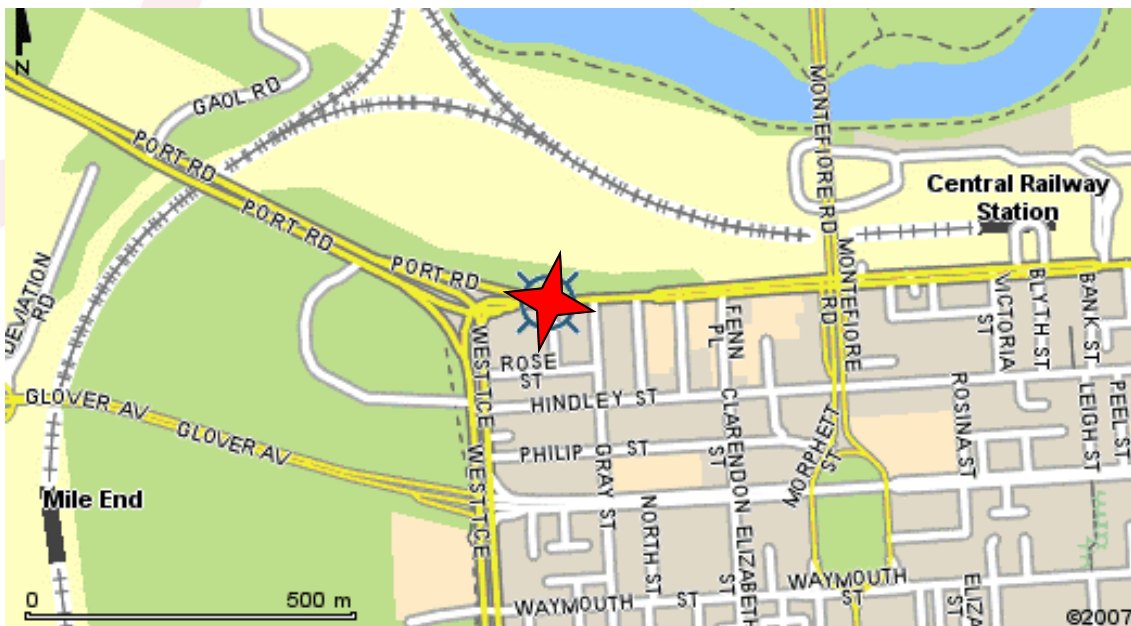

Adelaide

**Adelaide Day Surgery Centre
Level 2, 18 North Terrace
Adelaide SA 5000
(08) 8212 9119**

Please find us clearly marked on the map with a

Map reproduced with permission of UBD
Copyright Universal Publishers Pty Ltd

Car parks:

Two public car parks are directly behind our building in Newmarket Street. The charges are \$8/day for undercover parking, hourly parking also available

On street parking:

There are metered car parking spaces directly in front of the building.

Closest Train Station:

The Adelaide Central train station is on North Terrace next to the casino and Hyatt complex. It is approximately a five-minute walk down North Terrace to mlcoa, or catch the tram (cost is free within city limits) and get off at the University Campus West bus stop and walk west along North Terrace.